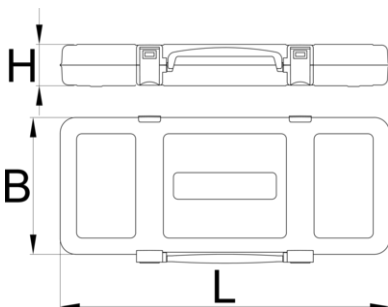

金属箱

981K1/2R

配置文件

产品属性

- empty tool box designed for storing and carrying of tools
- 材料:金属板材
- 环保无铅镉涂层
- closing mechanism with integrated handle
- box delivered without tool tray and tools

Nº

L

B

198

54

1489

* Images of products are symbolic. All dimensions are in mm, and weight in grams. All listed dimensions may vary in tolerance.