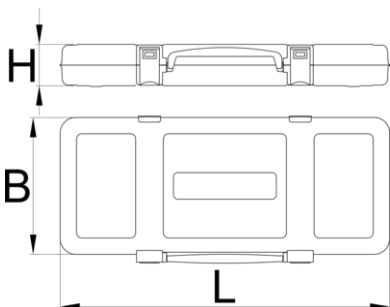

金属箱

981K1/2R

配置文件

产品属性

- empty tool box designed for storing and carrying of tools
- 材料:金属板材
- 环保无铅镉涂层
- closing mechanism with integrated handle
- box delivered without tool tray and tools

Nº

L

B

198

54

1489

* Images of products are symbolic. All dimensions are in mm, and weight in grams. All listed dimensions may vary in tolerance.