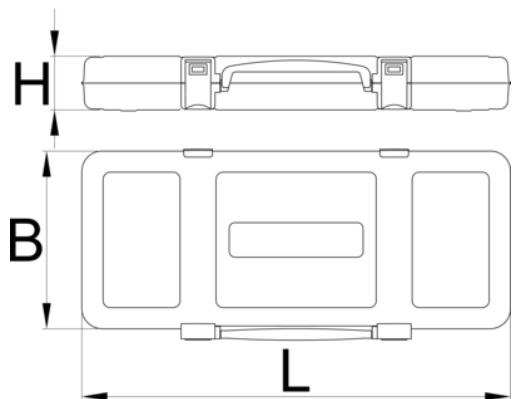

Metal kuti

981K1/2

Profiles

[./al/support/warranty.](#)

Product features

- empty tool box designed for storing and carrying of tools
- Materiali: fletë metalike
- ngjyra e mjedisit të veshura me kadmium dhe ngjyra të çojë lirë
- closing mechanism with integrated handle
- box delivered without tool tray and tools

N^o

L

B

H

Barcode	Nº	L	B	H	Icon
---------	----	---	---	---	------

601954	1/2"	448	198	54	1456
--------	------	-----	-----	----	------

Retail packaging

Barcode	MA	MB	MC	Icon
---------	----	----	----	------