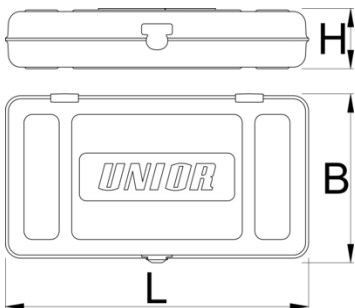

Metal box

981K1/4

Profiles

Product features

- empty tool box designed for storing and carrying of tools
- material: premium PLUS sheet metal
- coated with eco colour of Qualicoat quality standard
- box delivered without tool tray and tools

601918

1/4"

197

105

38

275

* Images of products are symbolic. All dimensions are in mm, and weight in grams. All listed dimensions may vary in tolerance.