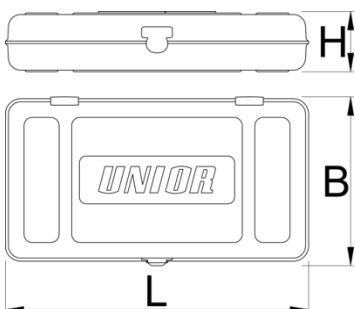

Metal box

981K1/4

Profiles

Product features

- empty tool box designed for storing and carrying of tools
- material: premium PLUS sheet metal
- coated with eco colour of Qualicoat quality standard
- box delivered without tool tray and tools

601918

1/4"

197

105

38

275

* Images of products are symbolic. All dimensions are in mm, and weight in grams. All listed dimensions may vary in tolerance.