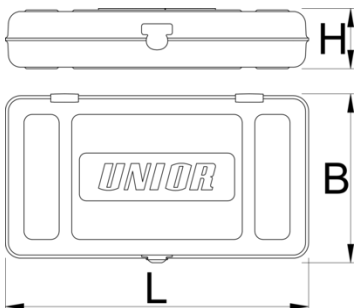

Metal box

981K1/4

Profiles

Product features

- empty tool box designed for storing and carrying of tools
- material: premium PLUS sheet metal
- coated with eco colour of Qualicoat quality standard
- box delivered without tool tray and tools

601918

1/4"

197

105

38

275

* Images of products are symbolic. All dimensions are in mm, and weight is in grams. All listed dimensions may vary in tolerance.