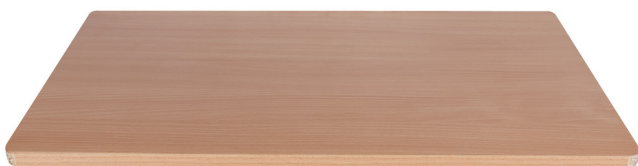

Wooden top for 940JUMBO

940TWJ

Profile

Caracteristicile produsului

- Placaj stratificat
- great load capacity and durability
- surface sanded and coated with environmentally friendly linseed oil
- edges rounded

628933

L

1250

B

663

H

22

16500