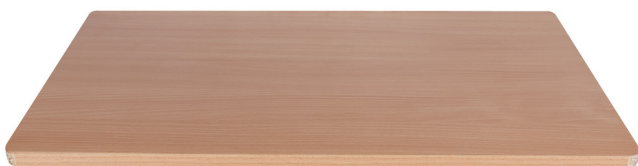

# Wooden top for 940JUMBO

940TWJ

## Cechy produktu

- płyta z drewna bukowego
- great load capacity and durability
- surface sanded and coated with environmentally friendly linseed oil
- edges rounded

628933

L

1250

B

663

H