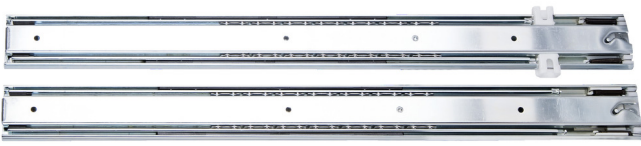

Ball-bearing slide for tool carriage with BLOCK system, set of 1 pair

V11

제품 특징

- for articles 940EV4BLOCK, 940EV7BLOCK and 940H2BLOCK

627668

400

1479

* Images of products are symbolic. All dimensions are in mm, and weight in grams. All listed dimensions may vary in tolerance.