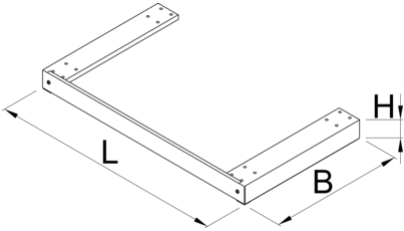

Heavy duty tool chest underbase

991HD.BASE

Profiles

Product features

- malzeme: sac metal
- Underbase for heavy duty drawer cabinet can be mounted under the cabinet in order to raise the cabinet from the floor and enables it to be moved by forklift of pallet carrier.

628824

L

1218

B

697

H

100

8800

* Ürünlerin resimleri semboliktir. Bütün boyutlar mm ve ağırlık gram cinsindedir.

Usage (pictures)