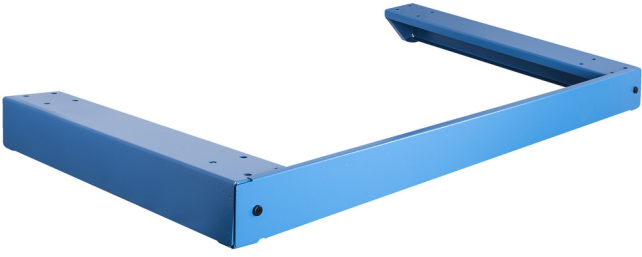

# Heavy duty tool chest underbase

991HD.BASE

## Product features

- malzeme: sac metal
- Underbase for heavy duty drawer cabinet can be mounted under the cabinet in order to raise the cabinet from the floor and enables it to be moved by forklift of pallet carrier.

628824

L

1218

B

697

H

100

8800