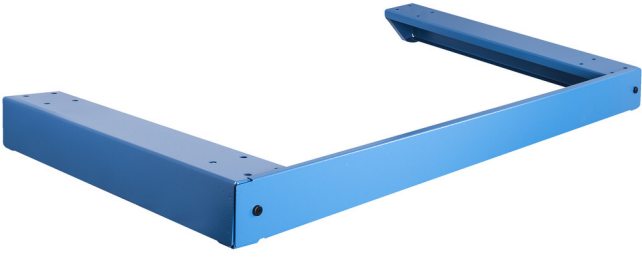

Heavy duty tool chest underbase

991HD.BASE

Profiles

Product features

- malzeme: sac metal
- Underbase for heavy duty drawer cabinet can be mounted under the cabinet in order to raise the cabinet from the floor and enables it to be moved by forklift of pallet carrier.

628824

L

1218

B

697

H

100

8800

* Ürünlerin resimleri semboliktir. Bütün boyutlar mm ve ağırlık gram cinsindedir.

Usage (pictures)