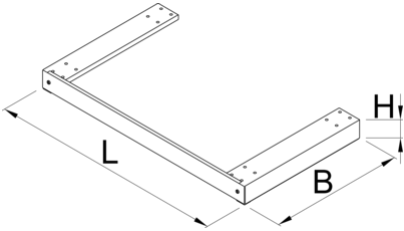

## Product features

- malzeme: sac metal
- Underbase for heavy duty drawer cabinet can be mounted under the cabinet in order to raise the cabinet from the floor and enables it to be moved by forklift of pallet carrier.

\* Ürünlerin resimleri semboliktir. Bütün boyutlar mm ve ağırlık gram cinsindedir.