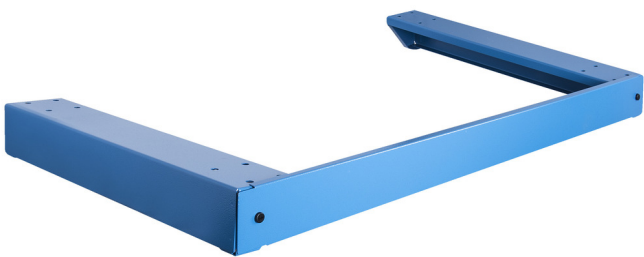

# Sub-bază pentru cufăr pentru scule de rezistență

991HD.BASE

## Caracteristicile produsului

- material: tablă Premium Plus
- Underbase for heavy duty drawer cabinet can be mounted under the cabinet in order to raise the cabinet from the floor and enables it to be moved by forklift of pallet carrier.

628824

L

1218

B

697

H

100

8800