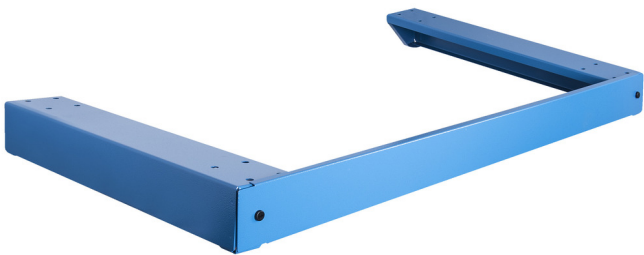

Sub-bază pentru cufăr pentru scule de rezistență

991HD.BASE

Profile

Caracteristicile produsului

- material: tablă Premium Plus
- Underbase for heavy duty drawer cabinet can be mounted under the cabinet in order to raise the cabinet from the floor and enables it to be moved by forklift of pallet carrier.

628824

L

1218

B

697

H

100

8800