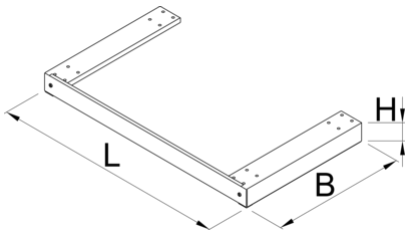

## 产品属性

- 材料:金属板材
- Underbase for heavy duty drawer cabinet can be mounted under the cabinet in order to raise the cabinet from the floor and enables it to be moved by forklift of pallet carrier.

	L	B	H	
628824	1218	697	100	8800

\* Images of products are symbolic. All dimensions are in mm, and weight in grams. All listed dimensions may vary in tolerance.