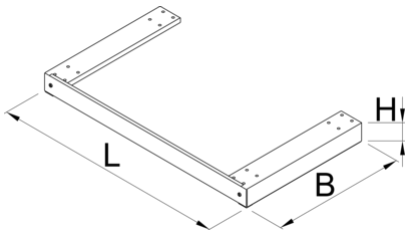

L	B	H	
628824	1218	697	100	8800

* Images of products are symbolic. All dimensions are in mm, and weight in grams. All listed dimensions may vary in tolerance.

用途 (pictures)