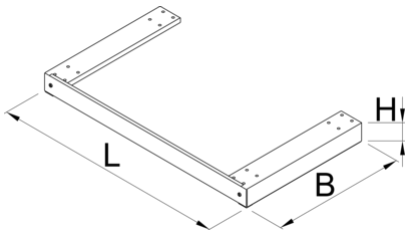

## Atributi proizvoda

- materijal: PremiumPIUS lim
- Underbase for heavy duty drawer cabinet can be mounted under the cabinet in order to raise the cabinet from the floor and enables it to be moved by forklift of pallet carrier.

\* Slike proizvoda su simbolične. Sve dimenzije su u mm, masa je u g.