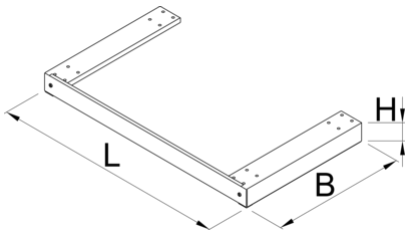

Heavy duty tool chest underbase

991HD.BASE

Profili

Atributi proizvoda

- materijal: PremiumPIUS lim
- Underbase for heavy duty drawer cabinet can be mounted under the cabinet in order to raise the cabinet from the floor and enables it to be moved by forklift of pallet carrier.

628824

L

1218

B

697

H

100

8800

* Slike proizvoda su simbolične. Sve dimenzije su u mm, masa je u g.

Upotreba (pictures)