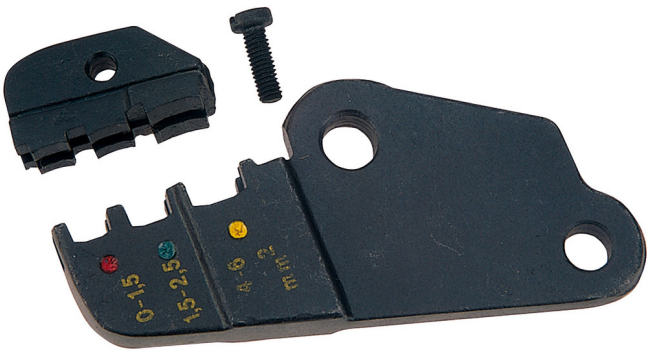

Spare parts for art. 428/4

428.1/4

프로파일

제품 특징

- spare head

602328

161

* Images of products are symbolic. All dimensions are in mm, and weight in grams. All listed dimensions may vary in tolerance.