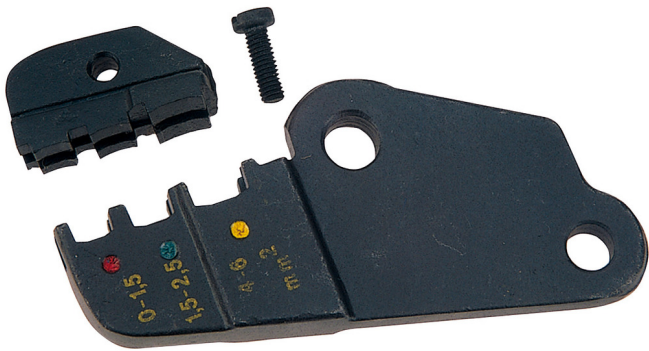

Spare parts for art. 428/4

428.1/4

프로파일

제품 특징

- spare head

602328

161

* Images of products are symbolic. All dimensions are in mm, and weight is in grams. All listed dimensions may vary in tolerance.