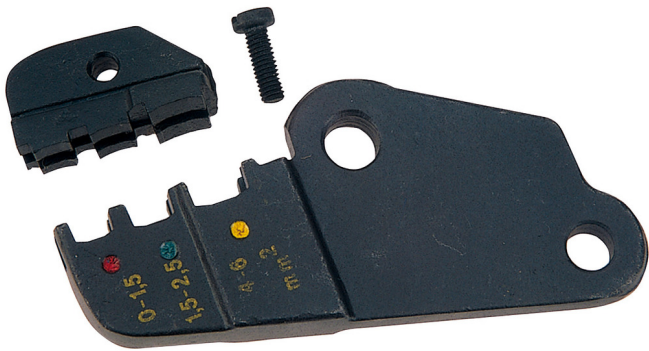

# Spare parts for art. 428/4

428.1/4

## Profiles

---

## Product features

- spare head

602328

161

\* Images of products are symbolic. All dimensions are in mm, and weight in grams. All listed dimensions may vary in tolerance.