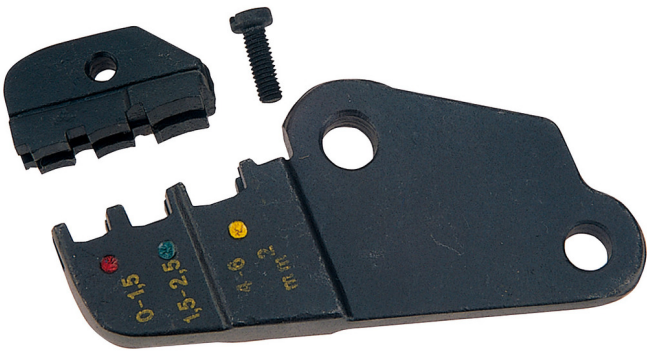

Spare parts for art. 428/4

428.1/4

Profiles

Product features

- spare head

602328

161

* Images of products are symbolic. All dimensions are in mm, and weight is in grams. All listed dimensions may vary in tolerance.