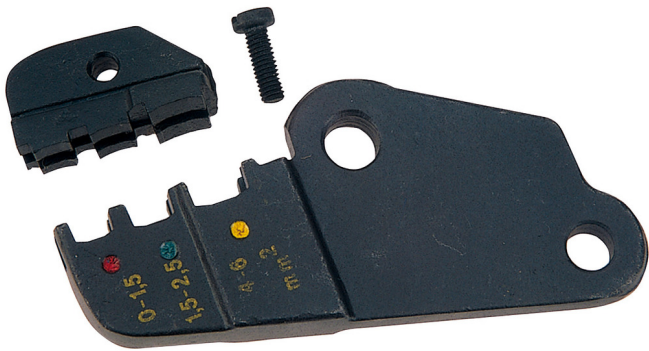

Spare parts for art. 428/4

428.1/4

Profiles

Product features

- spare head

602328

161

* Images of products are symbolic. All dimensions are in mm, and weight in grams. All listed dimensions may vary in tolerance.