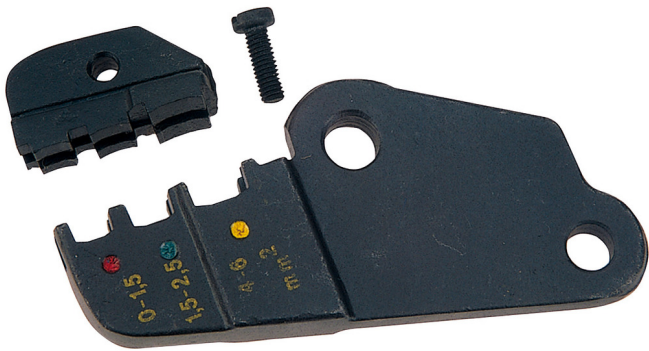

# 物件428/4的备用零件

428.1/4

## 产品属性

- 备用头

602328

161

\* Images of products are symbolic. All dimensions are in mm, and weight in grams. All listed dimensions may vary in tolerance.