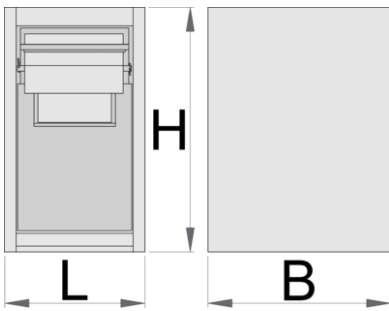

## Product attributen

- materiaal: premium PLUS plaatstaal
- With 2 pull out drawers.
- In the upper drawer can be placed a paper roll of max. dia. 270mm and max. length 380mm. There is also a place on the back side of the drawer for the spare paper roll.

- The lowest drawer has 2 divided containers for waste, total volume 50 litres; the first container has possibility to put the waste through the flap door on the front side of the drawer.
- coated with eco colour of Qualicoat quality standard

	L	B	H	
628810	475	650	870	41200

\* Afbeeldingen van producten zijn symbolisch. Alle afmetingen zijn in mm en gewicht in gram. Alle vermelde afmetingen kunnen variëren in tolerantie.