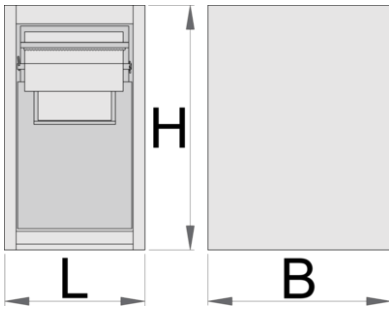

Prullenbak voor modulaire werkbank

990BIN-BLACK

Profielen

Product attributen

- materiaal: premium PLUS plaatstaal
- With 2 pull out drawers.
- In the upper drawer can be placed a paper roll of max. dia. 270mm and max. length 380mm. There is also a place on the back side of the drawer for the spare paper roll.

- The lowest drawer has 2 divided containers for waste, total volume 50 litres; the first container has possibility to put the waste through the flap door on the front side of the drawer.
- coated with eco colour of Qualicoat quality standard

	L	B	H	
628810	475	650	870	41200

* Afbeeldingen van producten zijn symbolisch. Alle afmetingen zijn in mm en gewicht in gram. Alle vermelde afmetingen kunnen variëren in tolerantie.