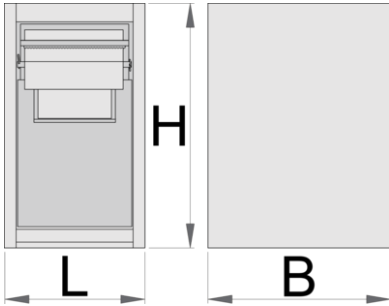

## Product features

- material: premium PLUS sheet metal
- With 2 pull out drawers.

- In the upper drawer can be placed a paper roll of max. dia. 270mm and max. length 380mm. There is also a place on the back side of the drawer for the spare paper roll. A paper roll comes with a cleaning support.
- The lowest drawer has 2 divided containers for waste, total volume 50 litres; the first container has possibility to put the waste through the flap door on the front side of the drawer.
- coated with eco colour of Qualicoat quality standard

|  |     |     |     |   |
|--|-----|-----|-----|---|
|  | L   | B   | H   |  |
| 628810   | 475 | 650 | 870 | 41200   |

\* Images of products are symbolic. All dimensions are in mm, and weight in grams. All listed dimensions may vary in tolerance.