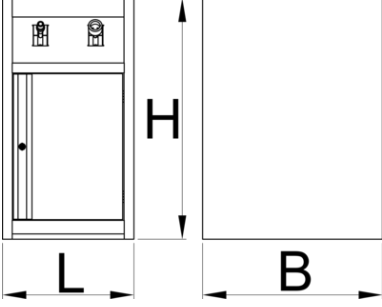

Modüler çalışma tezgahı için güç desteđi

990PNE-BLACK

Profiles

Product features

- Crafted from premium PLUS sheet metal for durability and longevity
- Includes two reels, electric cable and hose for compressed air with stop and spring return function for hassle-free operation.

- The electric cable reel features a 13m cable suitable for 220V, ensuring ample reach and power supply.
- Compressed air hose reel includes a 10m hose on the reel, and an additional 3m hose to connect to the air compressor or system. The hose's outer diameter is 12mm and it uses 1/4" connector, providing optimal airflow with a max. working pressure of 7 bars.
- The bottom part of the cabinet is dedicated to storage and closed with lockable metal door.

	L	B	H	
628809	475	650	870	33000

* Ürünlerin resimleri semboliktir. Bütün boyutlar mm ve ağırlık gram cinsindedir.

Accessories

Dar takım göğsü altı taban

Spare parts

Lock with keys

Related products

Modüler çalışma tezgahı için güç desteği