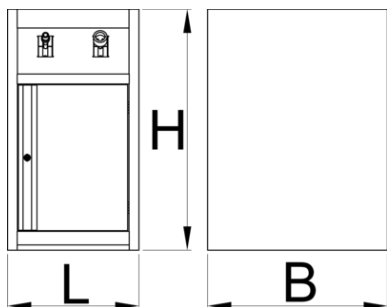

Element za napajanje za modularni radni sto

990PNE-BLACK

Profili

Opis proizvoda

- Crafted from premium PLUS sheet metal for durability and longevity
- Includes two reels, electric cable and hose for compressed air with stop and spring return function for hassle-free operation.

- The electric cable reel features a 13m cable suitable for 220V, ensuring ample reach and power supply.
- Compressed air hose reel includes a 10m hose on the reel, and an additional 3m hose to connect to the air compressor or system. The hose's outer diameter is 12mm and it uses 1/4" connector, providing optimal airflow with a max. working pressure of 7 bars.
- The bottom part of the cabinet is dedicated to storage and closed with lockable metal door.

	L	B	H	
628809	475	650	870	33000

* Fotografije proizvoda su simbolične. Sve dimenzije su u mm, a težina u gramima. Sve navedene dimenzije mogu odstupati u granicama tolerancija.

Dodatna oprema

Osnova za uski orman za alat