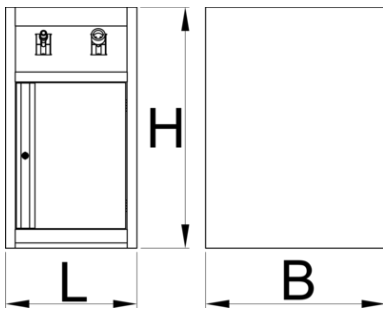

Power support for modular work bench

990PNE-BLACK

Profile

Caracteristicile produsului

- Crafted from premium PLUS sheet metal for durability and longevity
- Includes two reels, electric cable and hose for compressed air with stop and spring return function for hassle-free operation.
- The electric cable reel features a 13m cable suitable for 220V, ensuring ample reach and power supply.

- Compressed air hose reel includes a 10m hose on the reel, and an additional 3m hose to connect to the air compressor or system. The hose's outer diameter is 12mm and it uses 1/4" connector, providing optimal airflow with a max. working pressure of 7 bars.
- The bottom part of the cabinet is dedicated to storage and closed with lockable metal door.

	L	B	H	
628809	475	650	870	33000

* Imaginea produsului este simbolica. Toate dimensiunile sunt exprimate în mm, greutatea în grame.

Accessories

Narrow tool chest underbase

Piese de schimb

Lock with keys

Related products

Suport intarit pentru banc de licru modular

Tambur cablu 10 m, 3x1,5mm², 220V

Tambur de furtun 10 m, diametru 8x12 mm, 1/4 "