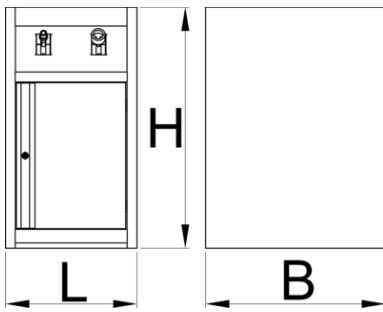

Power support for modular work bench

990PNE-BLACK

Profile

Caracteristicile produsului

- Crafted from premium PLUS sheet metal for durability and longevity
- Includes two reels, electric cable and hose for compressed air with stop and spring return function for hassle-free operation.
- The electric cable reel features a 13m cable suitable for 220V, ensuring ample reach and power supply.

- Compressed air hose reel includes a 10m hose on the reel, and an additional 3m hose to connect to the air compressor or system. The hose's outer diameter is 12mm and it uses 1/4" connector, providing optimal airflow with a max. working pressure of 7 bars.
- The bottom part of the cabinet is dedicated to storage and closed with lockable metal door.

	L	B	H	
628809	475	650	870	33000

* Imaginea produsului este simbolica. Toate dimensiunile sunt exprimate în mm, greutatea în grame.

Accessories

Narrow tool chest underbase

Piese de schimb

Lock with keys

Related products