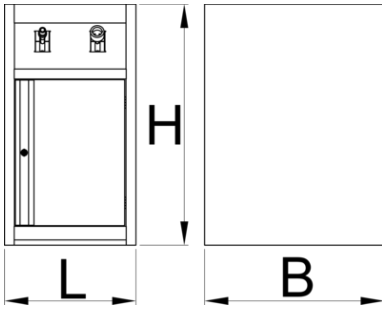

- Compressed air hose reel includes a 10m hose on the reel, and an additional 3m hose to connect to the air compressor or system. The hose's outer diameter is 12mm and it uses 1/4" connector, providing optimal airflow with a max. working pressure of 7 bars.
- The bottom part of the cabinet is dedicated to storage and closed with lockable metal door.

	L	B	H	
628809	475	650	870	33000

* Images of products are symbolic. All dimensions are in mm, and weight in grams. All listed dimensions may vary in tolerance.

액세서리

Narrow tool chest underbase

스페어 파트

Lock with keys