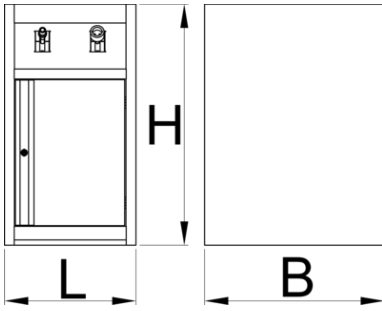

- Compressed air hose reel includes a 10m hose on the reel, and an additional 3m hose to connect to the air compressor or system. The hose's outer diameter is 12mm and it uses 1/4" connector, providing optimal airflow with a max. working pressure of 7 bars.
- The bottom part of the cabinet is dedicated to storage and closed with lockable metal door.

Barcode	L	B	H	Weight
628809	475	650	870	33000

* Images of products are symbolic. All dimensions are in mm, and weight in grams. All listed dimensions may vary in tolerance.

액세서리

Narrow tool chest underbase