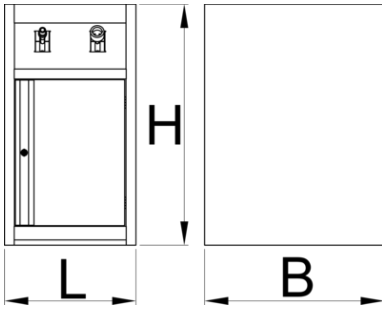

- Compressed air hose reel includes a 10m hose on the reel, and an additional 3m hose to connect to the air compressor or system. The hose's outer diameter is 12mm and it uses 1/4" connector, providing optimal airflow with a max. working pressure of 7 bars.
- The bottom part of the cabinet is dedicated to storage and closed with lockable metal door.

	L	B	H	
628809	475	650	870	33000

* Images of products are symbolic. All dimensions are in mm, and weight is in grams. All listed dimensions may vary in tolerance.

액세서리

Narrow tool chest underbase

스페어 파트

Lock with keys