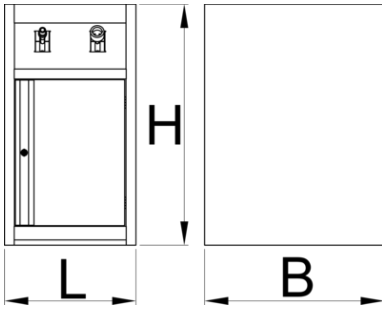

- Compressed air hose reel includes a 10m hose on the reel, and an additional 3m hose to connect to the air compressor or system. The hose's outer diameter is 12mm and it uses 1/4" connector, providing optimal airflow with a max. working pressure of 7 bars.
- The bottom part of the cabinet is dedicated to storage and closed with lockable metal door.

| | | | | |
|--------|-----|-----|-----|-------|
| | L | B | H | |
| 628809 | 475 | 650 | 870 | 33000 |

* Images of products are symbolic. All dimensions are in mm, and weight is in grams. All listed dimensions may vary in tolerance.