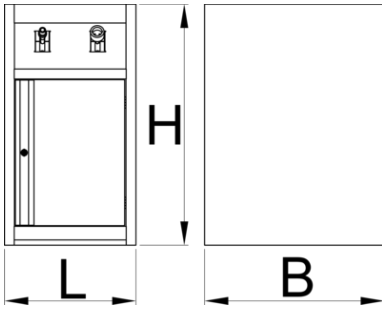

- Compressed air hose reel includes a 10m hose on the reel, and an additional 3m hose to connect to the air compressor or system. The hose's outer diameter is 12mm and it uses 1/4" connector, providing optimal airflow with a max. working pressure of 7 bars.
- The bottom part of the cabinet is dedicated to storage and closed with lockable metal door.

	L	B	H	
628809	475	650	870	33000

\* Images of products are symbolic. All dimensions are in mm, and weight in grams. All listed dimensions may vary in tolerance.