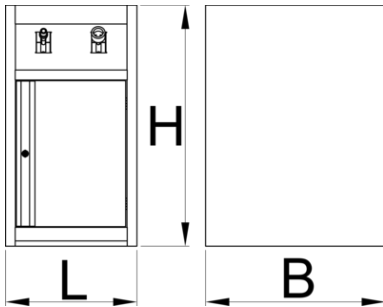

- The electric cable reel features a 13m cable suitable for 220V, ensuring ample reach and power supply.
- Compressed air hose reel includes a 10m hose on the reel, and an additional 3m hose to connect to the air compressor or system. The hose's outer diameter is 12mm and it uses 1/4" connector, providing optimal airflow with a max. working pressure of 7 bars.
- The bottom part of the cabinet is dedicated to storage and closed with lockable metal door.

Barcode	L	B	H	Weight
628809	475	650	870	33000

* Les images des produits ne sont pas contractuelles. Toutes les dimensions sont en mm, les poids en grammes.

Accessories

Narrow tool chest underbase

Pièces de rechange

Serrure + clés

Related products

Support avec alimentation électrique pour établi modulaire