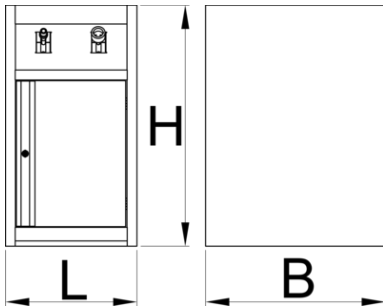

Support de puissance pour établi modulaire

990PNE-BLACK

Profils

Description produit

- Crafted from premium PLUS sheet metal for durability and longevity
- Includes two reels, electric cable and hose for compressed air with stop and spring return function for hassle-free operation.

- The electric cable reel features a 13m cable suitable for 220V, ensuring ample reach and power supply.
- Compressed air hose reel includes a 10m hose on the reel, and an additional 3m hose to connect to the air compressor or system. The hose's outer diameter is 12mm and it uses 1/4" connector, providing optimal airflow with a max. working pressure of 7 bars.
- The bottom part of the cabinet is dedicated to storage and closed with lockable metal door.

	L	B	H	
628809	475	650	870	33000

* Les images des produits ne sont pas contractuelles. Toutes les dimensions sont en mm, les poids en grammes.

Accessories

Narrow tool chest underbase

Pièces de rechange

Serrure + clés