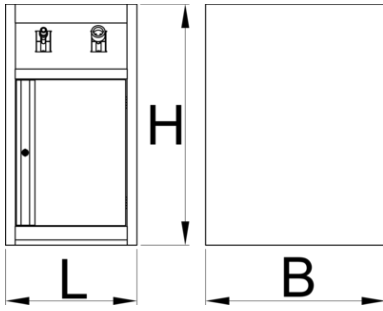

Power support for modular work bench

990PNE-BLACK

配置文件

产品属性

- Crafted from premium PLUS sheet metal for durability and longevity
- Includes two reels, electric cable and hose for compressed air with stop and spring return function for hassle-free operation.
- The electric cable reel features a 13m cable suitable for 220V, ensuring ample reach and power supply.

- Compressed air hose reel includes a 10m hose on the reel, and an additional 3m hose to connect to the air compressor or system. The hose's outer diameter is 12mm and it uses 1/4" connector, providing optimal airflow with a max. working pressure of 7 bars.
- The bottom part of the cabinet is dedicated to storage and closed with lockable metal door.

	L	B	H	
628809	475	650	870	33000

* Images of products are symbolic. All dimensions are in mm, and weight in grams. All listed dimensions may vary in tolerance.

Accessories

Narrow tool chest underbase

配件

Lock with keys