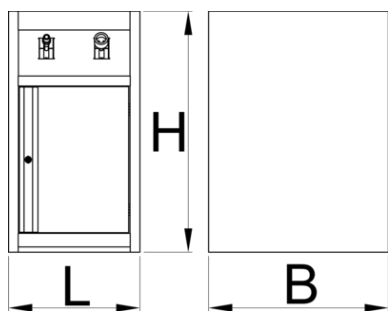

- Compressed air hose reel includes a 10m hose on the reel, and an additional 3m hose to connect to the air compressor or system. The hose's outer diameter is 12mm and it uses 1/4" connector, providing optimal airflow with a max. working pressure of 7 bars.
- The bottom part of the cabinet is dedicated to storage and closed with lockable metal door.

	L	B	H	
628809	475	650	870	33000

\* Slike proizvoda su simbolične. Sve dimenzije su u mm, masa je u g.