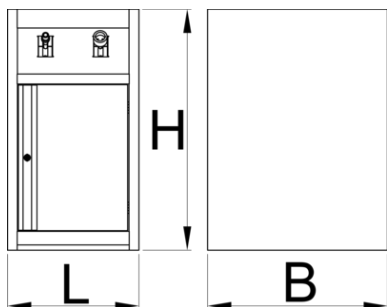

Енергиен модул за модулна работна маса

990PNE-BLACK

Профили

Параметри на продукта

- Crafted from premium PLUS sheet metal for durability and longevity
- Includes two reels, electric cable and hose for compressed air with stop and spring return function for hassle-free operation.

- The electric cable reel features a 13m cable suitable for 220V, ensuring ample reach and power supply.
- Compressed air hose reel includes a 10m hose on the reel, and an additional 3m hose to connect to the air compressor or system. The hose's outer diameter is 12mm and it uses 1/4" connector, providing optimal airflow with a max. working pressure of 7 bars.
- The bottom part of the cabinet is dedicated to storage and closed with lockable metal door.