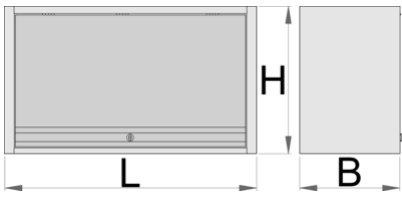

Hanging cabinet for work benches

990CAU-BLACK

配置文件

产品属性

- 材料:金属板材
- 门锁用锁和折叠钥匙锁住
- lock with key included also foam keyring
- 环保无铅镉涂层
- 吊柜长度1000mm最大承载力为40kg, 1250mm最大承载力为1500mm, 50kg最大承载力为1500mm。货架承载能力为15kg
- 带伸缩装置的挂门
- 在橱柜的底部有放置灯具的空间
- 2种悬挂方式——固定在工作台桌腿上或墙面上。

628808

1000

350

510

22400

* Images of products are symbolic. All dimensions are in mm, and weight in grams. All listed dimensions may vary in tolerance.

配件

Lock with keys