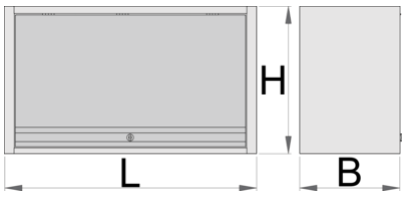

Hanging cabinet for work benches

990CAU-BLACK

配置文件

产品属性

- 材料:金属板材
- 门锁用锁和折叠钥匙锁住
- lock with key included also foam keyring
- 环保无铅镉涂层
- 吊柜长度1000mm最大承载力为40kg, 1250mm最大承载力为1500mm, 50kg最大承载力为1500mm。货架承载能力为15kg
- 带伸缩装置的挂门
- 在橱柜的底部有放置灯具的空间
- 2种悬挂方式——固定在工作台桌腿上或墙面上。

628808

1000

350

510

22400

* Images of products are symbolic. All dimensions are in mm, and weight is in grams. All listed dimensions may vary in tolerance.

配件

Lock with keys