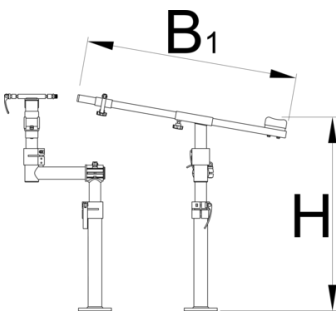

Pro road repair stand, without plate

1693RP1

Profiles

628794

B1

770

H↓

710

H↑

850

6200

* Images of products are symbolic. All dimensions are in mm, and weight in grams. All listed dimensions may vary in tolerance.