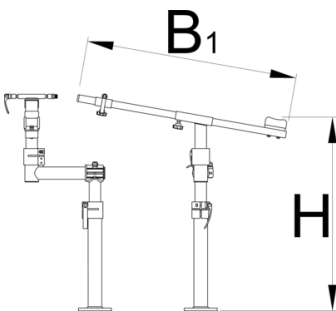

Pro road repair stand, without plate

1693RP1

配置文件

628794

B1

770

H↓

710

H↑

850

6200

* Images of products are symbolic. All dimensions are in mm, and weight in grams. All listed dimensions may vary in tolerance.