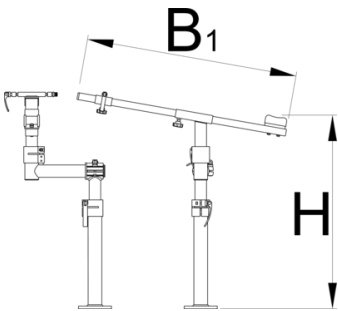

Pro road repair stand, without plate

1693RP1

配置文件

628794

B1

770

H↓

710

H↑

850

6200

* Images of products are symbolic. All dimensions are in mm, and weight in grams. All listed dimensions may vary in tolerance.