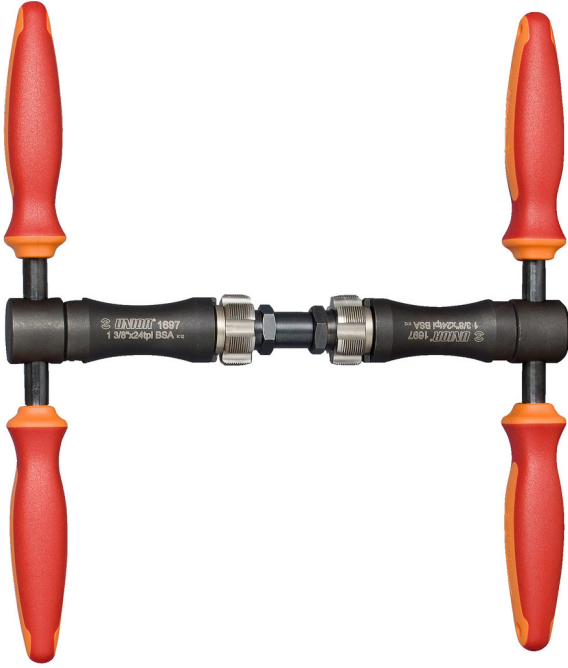

# Bottom bracket tapping tools - BSA

1697-US

## Product features

- Ideal tool for fixing bottom bracket threads on the frame or removes excess paint or dirt from threads
- Magnetic handle eases assembly of the tool
- ergonomik ağır hizmet tipi iki bileşenli sap
- BSA standard - left & right thread tap 1.3/8 × 24 TPI

## Takım aşağıdakileri içerir:

- Reamer's magnetic handle 1695.1/4BI or 1695.1/4BIUS

- Reamer holder for 1697.2/4
- Left & right tap BSA 1.3/8 x 24 TPI

Product name	SKU	Article	Dimensions	Quantity
Bottom bracket tapping tools - BSA	626475	1697-US		6
Handle for reamers & taps		1695.1/4BI-US	(2x)	2
1697 - BSA için yedek kılavuzlar		1697.1	1.3/8 x 24 tpi ( BSA)	1
Adaptor for tap BSA		1697.2/4	(2x)	2
Guide for taps 1697.1 and 1698.1		1697.4		1