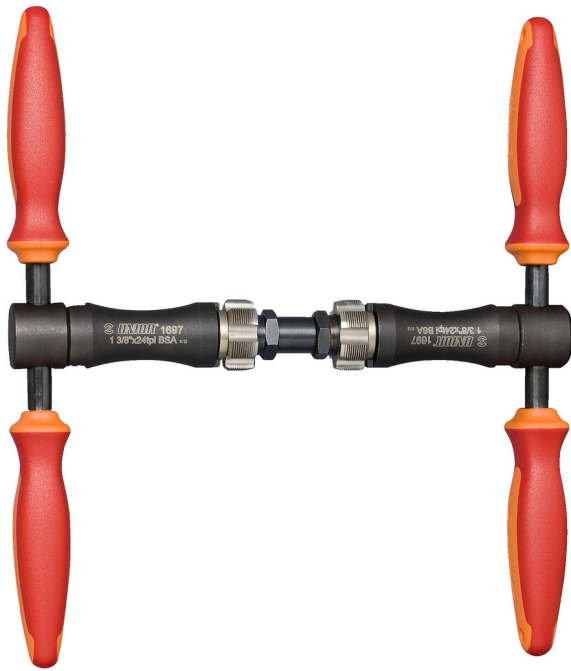

# Bottom bracket tapping tools - BSA

1697-US

## Profile

---

## Caracteristicile produsului

- Ideal tool for fixing bottom bracket threads on the frame or removes excess paint or dirt from threads
- Magnetic handle eases assembly of the tool
- maner ergonomic rezistent bimaterial
- BSA standard - left & right thread tap 1.3/8 × 24 TPI

## Kitul contine

- Reamer's magnetic handle 1695.1/4BI or 1695.1/4BIUS

- Reamer holder for 1697.2/4
- Left & right tap BSA 1.3/8 x 24 TPI

Denumirea Produsului	SKU	Articol	Dimensiuni	Cantitate
Bottom bracket tapping tools - BSA	626475	1697-US		6
Handle for reamers & taps		1695.1/4BI-US	(2x)	2
Filiere de schimb pentru 1697		1697.1	1.3/8 x 24 tpi ( BSA)	1
Adaptor for tap BSA		1697.2/4	(2x)	2
Guide for taps 1697.1 and 1698.1		1697.4		1