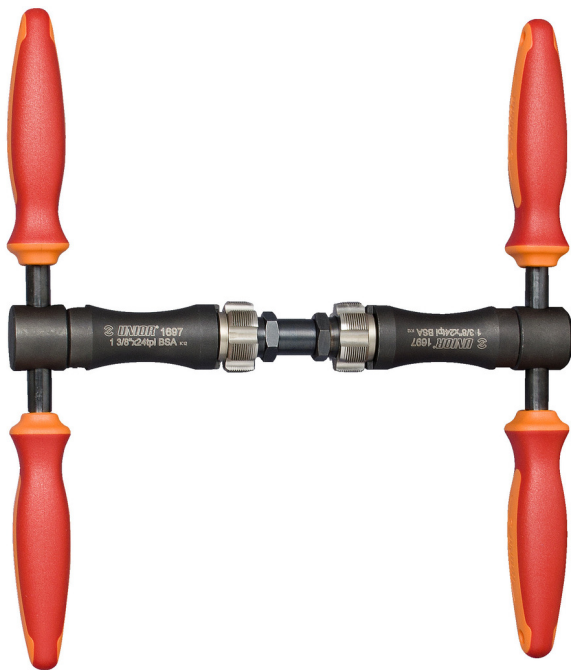

# Bottom bracket tapping tools - BSA

1697-US

## Product attributen

- Ideal tool for fixing bottom bracket threads on the frame or removes excess paint or dirt from threads
- Magnetic handle eases assembly of the tool
- ergonomic heavy duty double component handle
- BSA standard - left & right thread tap 1.3/8 × 24 TPI

## The set contains:

- Reamer's magnetic handle 1695.1/4BI or 1695.1/4BIUS

- Reamer holder for 1697.2/4
- Left & right tap BSA 1.3/8 x 24 TPI

Productnaam	SKU	Artikel	Afmetingen	Hoeveelheid
Bottom bracket tapping tools - BSA	626475	1697-US		6
Handle for reamers & taps		1695.1/4BI-US	(2x)	2
Taps BSA		1697.1	1.3/8 x 24 tpi ( BSA)	1
Adaptor for tap BSA		1697.2/4	(2x)	2
Guide for taps 1697.1 and 1698.1		1697.4		1

## Onderdelen

Taps BSA

Adaptor for tap BSA