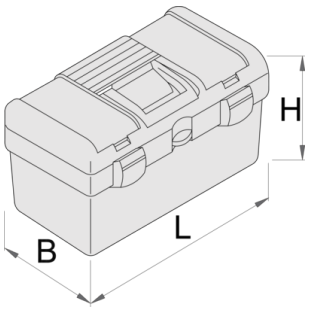

## Product features

- material: polypropylene
- with removable tool tray inside the box
- lid contains two compartments in dimension L108 x B200 x H35 mm covered with plastic cover
- closing with plastic clip
- box can be locked with padlock

|  | L   | B   | H   |  |
|--|-----|-----|-----|---|
| 619767   | 394 | 215 | 195 | 920   |

\* Ürünlerin resimleri semboliktir. Bütün boyutlar mm ve ağırlık gram cinsindedir.