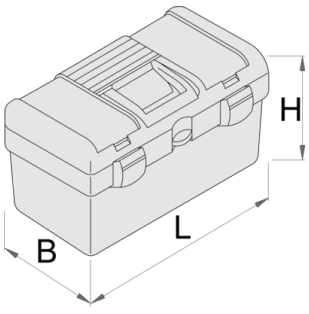

L	B	H	
619767	394	215	195	920

* Ürünlerin resimleri semboliktir. Bütün boyutlar mm ve ağırlık gram cinsindedir.

Usage (pictures)