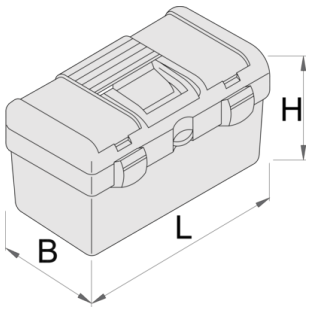

L	B	H	
619767	394	215	195	920

* Images of products are symbolic. All dimensions are in mm, and weight in grams. All listed dimensions may vary in tolerance.

사용법 (사진)