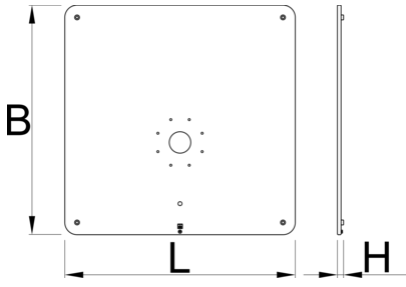

Fixed plate for 1693EL

1693EL.1

Profiles

Product features

- Securely attach one electric repair stand on a plate.

- Floor leveling function ensures stability on uneven surfaces.
- To complete the build, combine the fixed plate for a single electric repair stand with Electric repair stand 2.0 (SKU 629761).

	L	B	H	
628743	740	740	20	52000

* Ürünlerin resimleri semboliktir. Bütün boyutlar mm ve ağırlık gram cinsindedir.