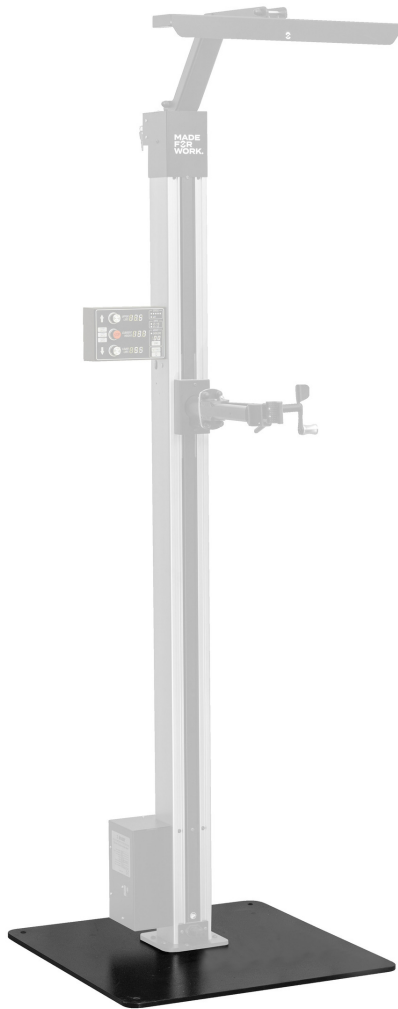

Fixed plate for 1693EL

1693EL.1

Profiles

Product features

- Securely attach one electric repair stand on a plate.

- Floor leveling function ensures stability on uneven surfaces.
- To complete the build, combine the fixed plate for a single electric repair stand with Electric repair stand 2.0 (SKU 629761).

	L	B	H	
628743	740	740	20	52000

* Ürünlerin resimleri semboliktir. Bütün boyutlar mm ve ağırlık gram cinsindedir.