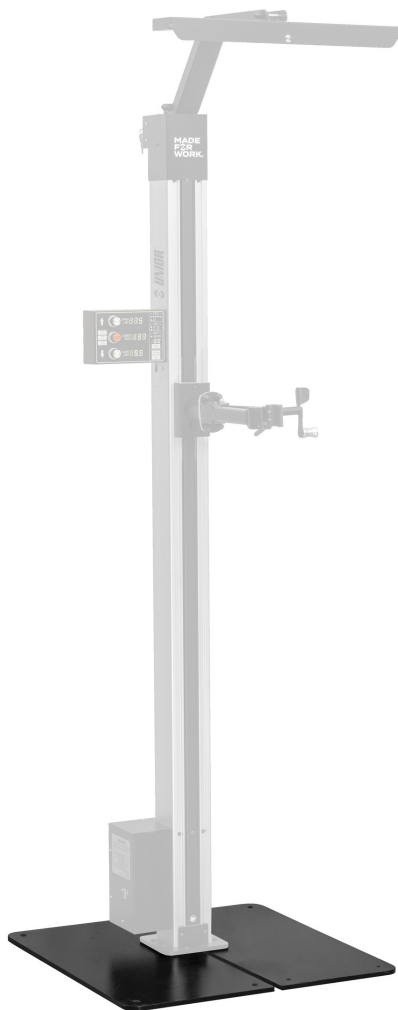

# Fixed plate for 1693EL

1693EL.1

## Product features

- Securely attach one electric repair stand on a plate.

- Floor leveling function ensures stability on uneven surfaces.
- To complete the build, combine the fixed plate for a single electric repair stand with Electric repair stand 2.0 (SKU 629761).

	L	B	H	
640026	740	740	12	51000

\* Ürünlerin resimleri semboliktir. Bütün boyutlar mm ve ağırlık gram cinsindedir.