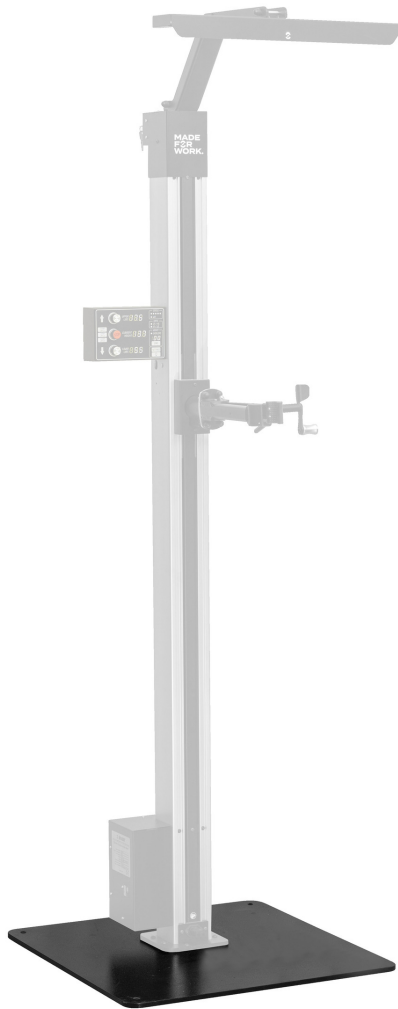

# Fixed plate for 1693EL

1693EL.1

## Product features

- Securely attach one electric repair stand on a plate.

- Floor leveling function ensures stability on uneven surfaces.
- To complete the build, combine the fixed plate for a single electric repair stand with Electric repair stand 2.0 (SKU 629761).

	L	B	H	
628743	740	740	12	52000

\* Ürünlerin resimleri semboliktir. Bütün boyutlar mm ve ağırlık gram cinsindedir.