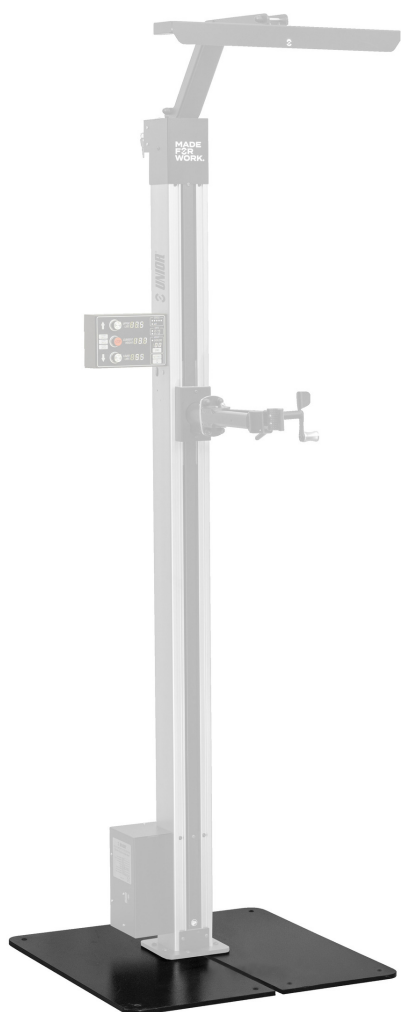

# Podstawa do 1693EL

1693EL.1

## Profile

---

## Cechy produktu

- Securely attach one electric repair stand on a plate.

- Floor leveling function ensures stability on uneven surfaces.
- To complete the build, combine the fixed plate for a single electric repair stand with Electric repair stand 2.0 (SKU 629761).

640026

L

740

B

740

H

12

51000