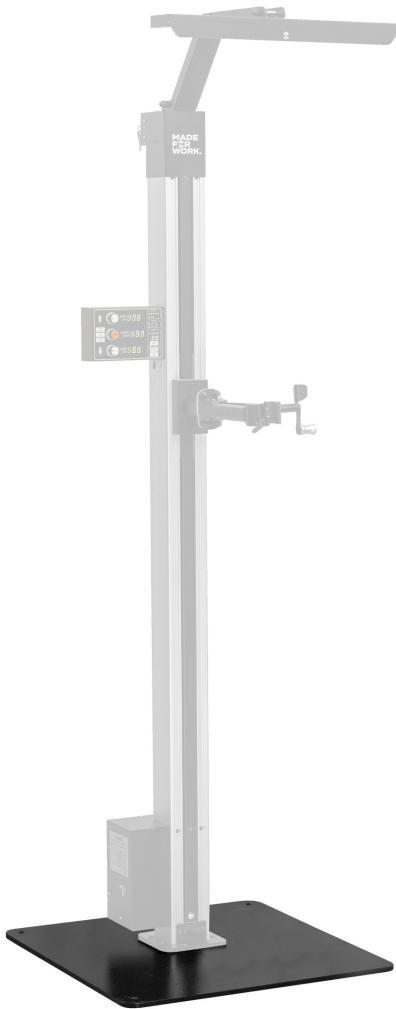

1693EL용 고정 플레이트

1693EL.1

프로파일

제품 특징

- Securely attach one electric repair stand on a plate.

- Floor leveling function ensures stability on uneven surfaces.
- To complete the build, combine the fixed plate for a single electric repair stand with Electric repair stand 2.0 (SKU 629761).

	L	B	H	
628743	740	740	12	52000

* Images of products are symbolic. All dimensions are in mm, and weight in grams. All listed dimensions may vary in tolerance.