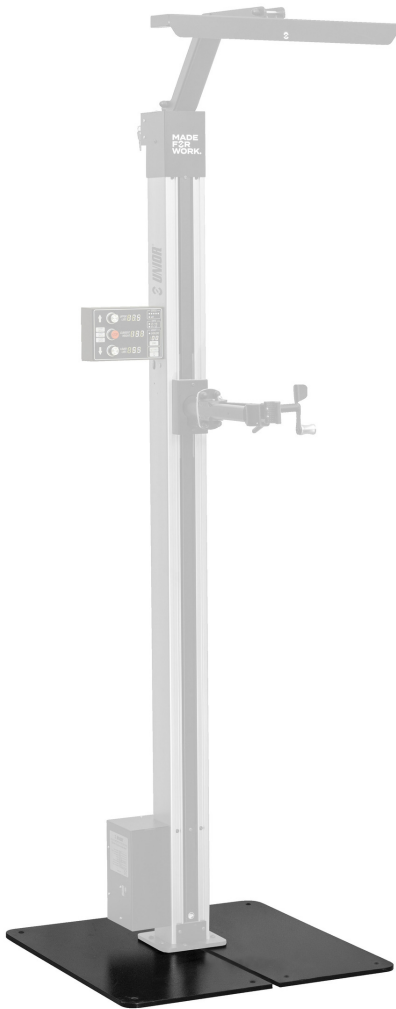

1693EL용 고정 플레이트

1693EL.1

프로파일

제품 특징

- Securely attach one electric repair stand on a plate.

- Floor leveling function ensures stability on uneven surfaces.
- To complete the build, combine the fixed plate for a single electric repair stand with Electric repair stand 2.0 (SKU 629761).

	L	B	H	
640026	740	740	12	51000

* Images of products are symbolic. All dimensions are in mm, and weight is in grams. All listed dimensions may vary in tolerance.