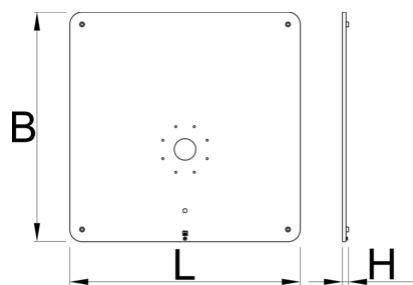

## Termékjellemzők

- Securely attach one electric repair stand on a plate.

- Floor leveling function ensures stability on uneven surfaces.
- To complete the build, combine the fixed plate for a single electric repair stand with Electric repair stand 2.0 (SKU 629761).