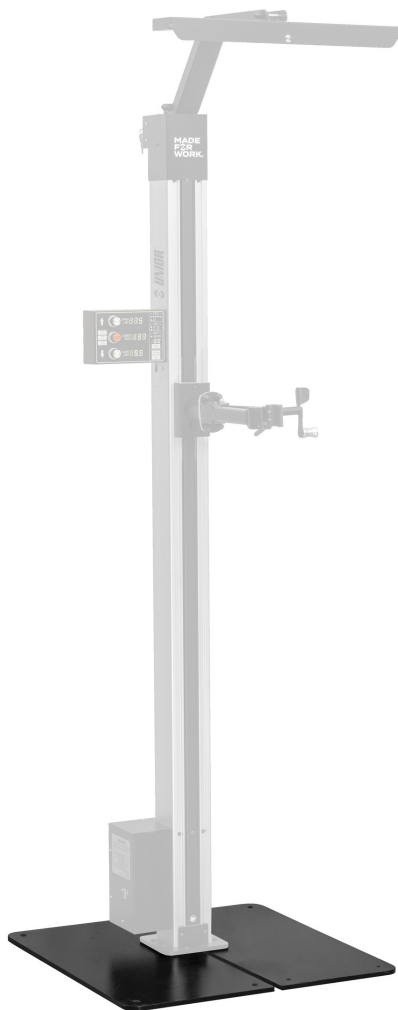

Fixed plate for 1693EL

1693EL.1

Profilok

Termékjellemzők

- Securely attach one electric repair stand on a plate.

- Floor leveling function ensures stability on uneven surfaces.
- To complete the build, combine the fixed plate for a single electric repair stand with Electric repair stand 2.0 (SKU 629761).

640026

L

740

B

740

H

12

51000