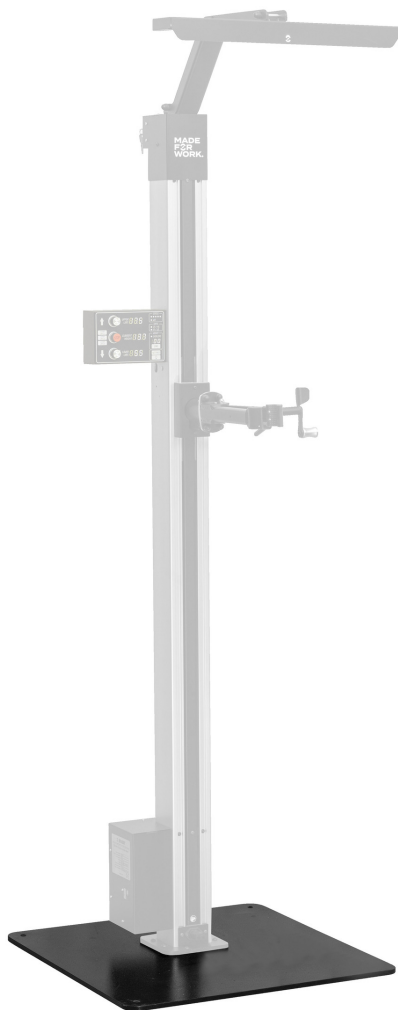

# Fixed plate for 1693EL

1693EL.1

## Termékjellemzők

- Securely attach one electric repair stand on a plate.

- Floor leveling function ensures stability on uneven surfaces.
- To complete the build, combine the fixed plate for a single electric repair stand with Electric repair stand 2.0 (SKU 629761).

628743

L

740

B

740

H

20

52000