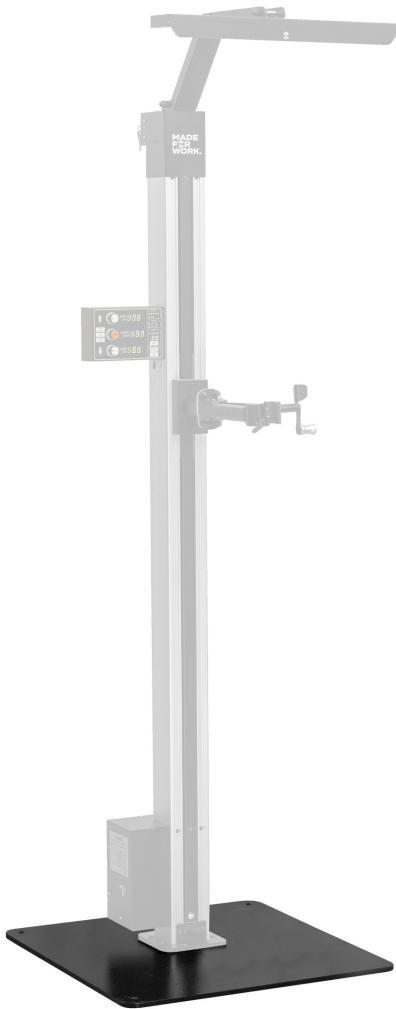

Fixed plate for 1693EL

1693EL.1

Profiles

Product features

- Securely attach one electric repair stand on a plate.

- Floor leveling function ensures stability on uneven surfaces.
- To complete the build, combine the fixed plate for a single electric repair stand with Electric repair stand 2.0 (SKU 629761).

	L	B	H	
628743	740	740	20	52000

* Images of products are symbolic. All dimensions are in mm, and weight in grams. All listed dimensions may vary in tolerance.