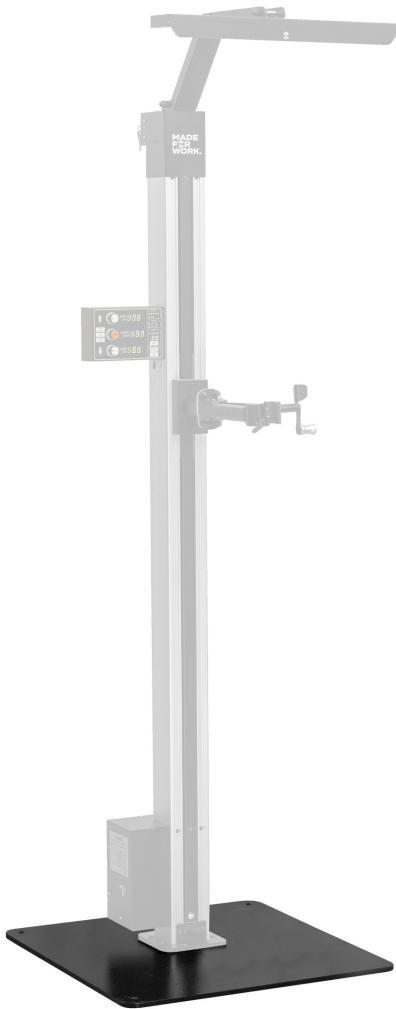

# Fixed plate for 1693EL

1693EL.1

## Product features

- Securely attach one electric repair stand on a plate.

- Floor leveling function ensures stability on uneven surfaces.
- To complete the build, combine the fixed plate for a single electric repair stand with Electric repair stand 2.0 (SKU 629761).

	L	B	H	
628743	740	740	12	52000

\* Images of products are symbolic. All dimensions are in mm, and weight in grams. All listed dimensions may vary in tolerance.