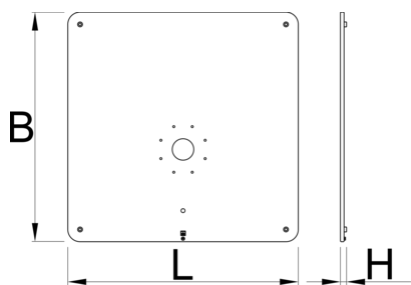

- Floor leveling function ensures stability on uneven surfaces.
- To complete the build, combine the fixed plate for a single electric repair stand with Electric repair stand 2.0 (SKU 629761).

	L	B	H	
628743	740	740	12	52000

* Images of products are symbolic. All dimensions are in mm, and weight in grams. All listed dimensions may vary in tolerance.