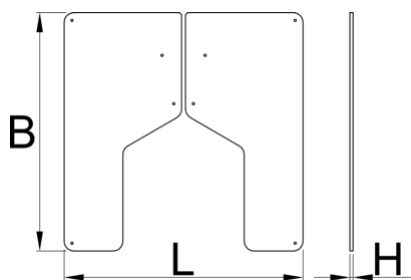

Fixed plate for 1693EL

1693EL.1

Profiles

Product features

- Securely attach one electric repair stand on a plate.

- Floor leveling function ensures stability on uneven surfaces.
- To complete the build, combine the fixed plate for a single electric repair stand with Electric repair stand 2.0 (SKU 629761).

	L	B	H	
640026	740	740	12	51000

* Images of products are symbolic. All dimensions are in mm, and weight is in grams. All listed dimensions may vary in tolerance.