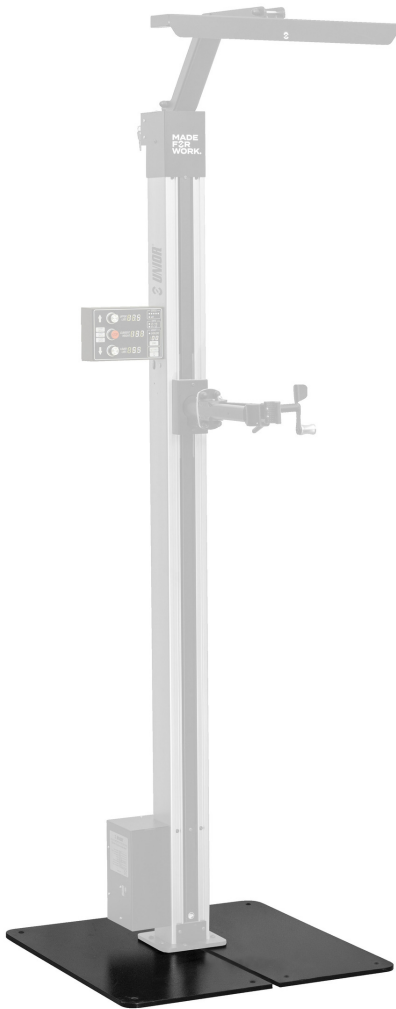

Fixed plate for 1693EL

1693EL.1

Profiles

Product features

- Securely attach one electric repair stand on a plate.

- Floor leveling function ensures stability on uneven surfaces.
- To complete the build, combine the fixed plate for a single electric repair stand with Electric repair stand 2.0 (SKU 629761).

	L	B	H	
640026	740	740	12	51000

* Images of products are symbolic. All dimensions are in mm, and weight is in grams. All listed dimensions may vary in tolerance.