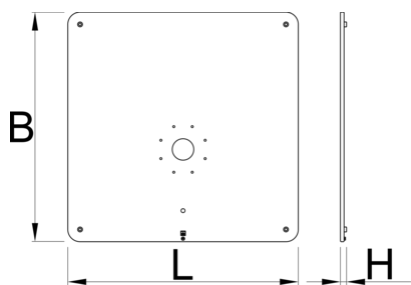

Fixed plate for 1693EL

1693EL.1

配置文件

产品属性

- Securely attach one electric repair stand on a plate.

- Floor leveling function ensures stability on uneven surfaces.
- To complete the build, combine the fixed plate for a single electric repair stand with Electric repair stand 2.0 (SKU 629761).

	L	B	H	
628743	740	740	20	52000

* Images of products are symbolic. All dimensions are in mm, and weight in grams. All listed dimensions may vary in tolerance.