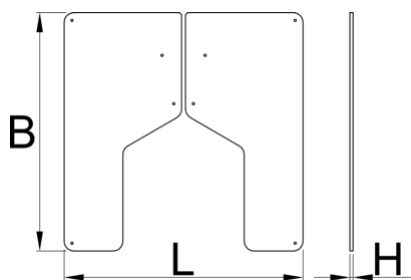

## 产品属性

- Securely attach one electric repair stand on a plate.

- Floor leveling function ensures stability on uneven surfaces.
- To complete the build, combine the fixed plate for a single electric repair stand with Electric repair stand 2.0 (SKU 629761).

\* Images of products are symbolic. All dimensions are in mm, and weight is in grams. All listed dimensions may vary in tolerance.