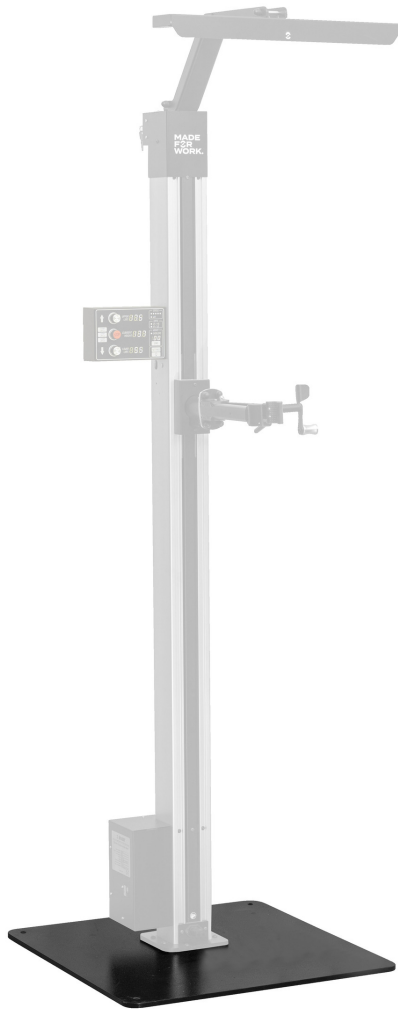

Fixed plate for 1693EL

1693EL.1

配置文件

产品属性

- Securely attach one electric repair stand on a plate.

- Floor leveling function ensures stability on uneven surfaces.
- To complete the build, combine the fixed plate for a single electric repair stand with Electric repair stand 2.0 (SKU 629761).

	L	B	H	
628743	740	740	20	52000

* Images of products are symbolic. All dimensions are in mm, and weight in grams. All listed dimensions may vary in tolerance.