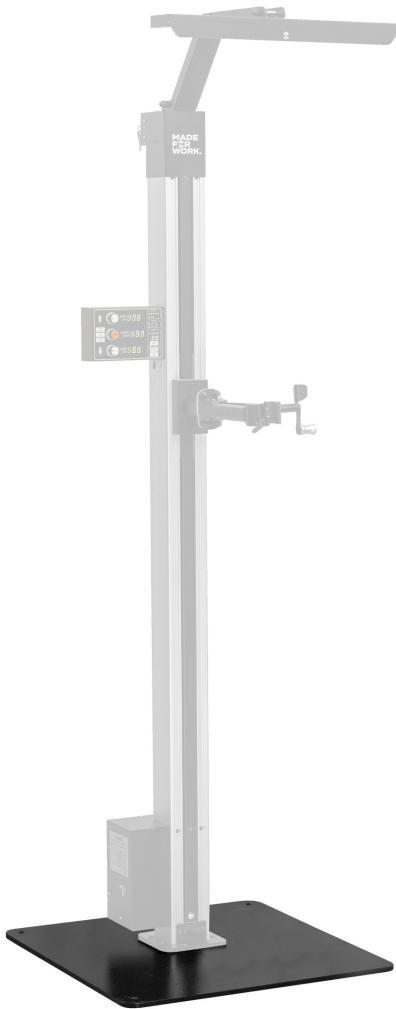

Fixed plate for 1693EL

1693EL.1

配置文件

产品属性

- Securely attach one electric repair stand on a plate.

- Floor leveling function ensures stability on uneven surfaces.
- To complete the build, combine the fixed plate for a single electric repair stand with Electric repair stand 2.0 (SKU 629761).

	L	B	H	
628743	740	740	12	52000

* Images of products are symbolic. All dimensions are in mm, and weight in grams. All listed dimensions may vary in tolerance.