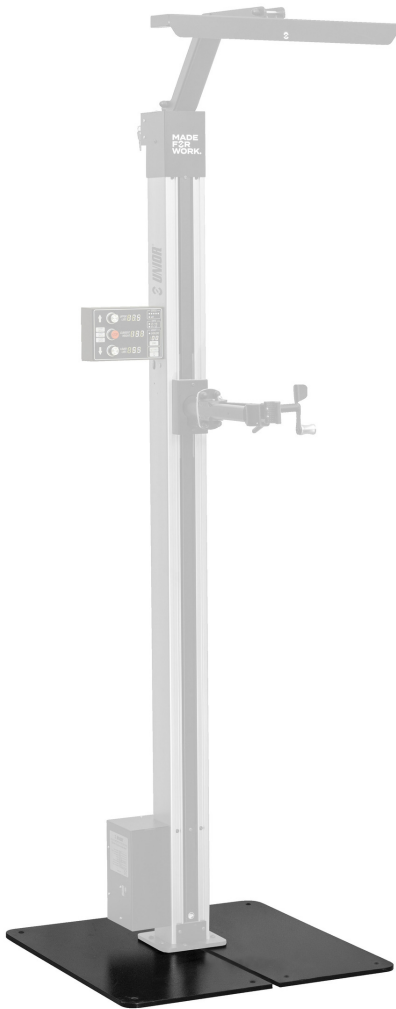

# Fixed plate for 1693EL

1693EL.1

## 产品属性

- Securely attach one electric repair stand on a plate.

- Floor leveling function ensures stability on uneven surfaces.
- To complete the build, combine the fixed plate for a single electric repair stand with Electric repair stand 2.0 (SKU 629761).

640026

L

740

B

740

H

12

51000

\* Images of products are symbolic. All dimensions are in mm, and weight is in grams. All listed dimensions may vary in tolerance.