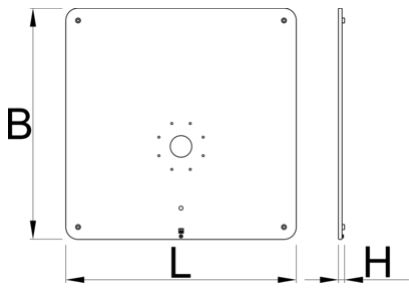

Fixed plate for 1693EL

1693EL.1

Profiles

	L	B	H	
628743	740	740	20	52000

* Images of products are symbolic. All dimensions are in mm, and weight in grams. All listed dimensions may vary in tolerance.