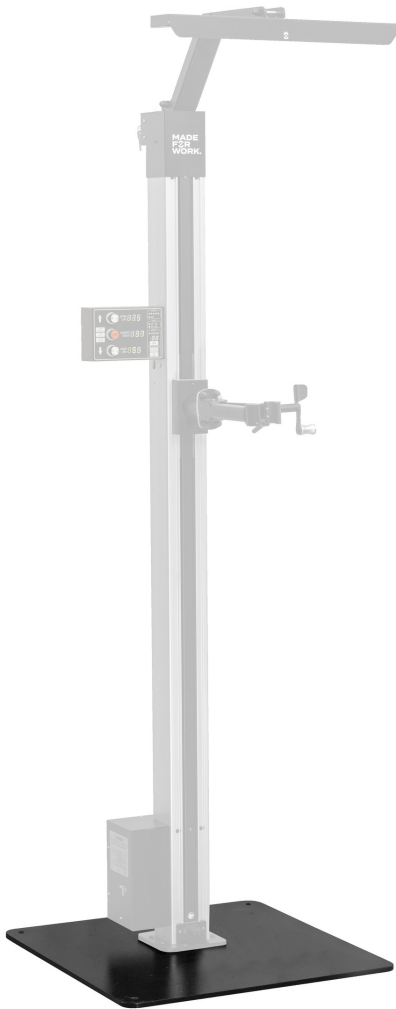

# Fixed plate for 1693EL

1693EL.1

## Product features

- Securely attach one electric repair stand on a plate.

- Floor leveling function ensures stability on uneven surfaces.
- To complete the build, combine the fixed plate for a single electric repair stand with Electric repair stand 2.0 (SKU 629761).

	L	B	H	
628743	740	740	20	52000

\* Images of products are symbolic. All dimensions are in mm, and weight in grams. All listed dimensions may vary in tolerance.