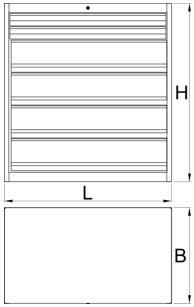

## Product features

- heavy duty and durable cabinet construction
- cabinet dimensions: L1221 × W700 × H1304 mm
- 6 drawers: 2 in size L1106 × W596 × H72 mm with capacity 90 kg and 4 in size L1106 × W596 × H198 mm with capacity 180 kg
- total drawer volume: 522 liters
- 100% extension drawers with high quality ball bearing slides
- kilittleme sistemi

	L	B	H	
628256	1221	700	1304	215000

\* Ürünlerin resimleri semboliktir. Bütün boyutlar mm ve ağırlık gram cinsindedir.