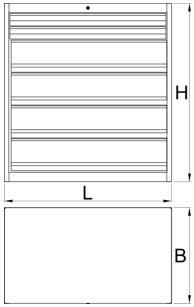

Heavy duty drawer cabinet

991HD-BLACK

Profiles

Product features

- heavy duty and durable cabinet construction
- cabinet dimensions: L1221 × W700 × H1304 mm
- 6 drawers: 2 in size L1106 × W596 × H72 mm with capacity 90 kg and 4 in size L1106 × W596 × H198 mm with capacity 180 kg
- total drawer volume: 522 liters
- 100% extension drawers with high quality ball bearing slides
- kilittleme sistemi

Barcode	L	B	H	Weight
628256	1221	700	1304	215000

* Ürünlerin resimleri semboliktir. Bütün boyutlar mm ve ağırlık gram cinsindedir.

Photo (pictures)

Accessories

 Set of partitions for 991HD small drawer, 3 pieces

Set of dividers for 991HD small drawer, 5 pieces

Set of dividers for 991HD small drawer, 5 pieces

Set of dividers for 991HD small drawer, 5 pieces

Set of partitions for 991HD big drawer, 3 pieces

Set of dividers for 991HD big drawer, 5 pieces