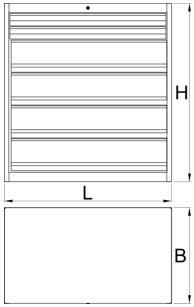

Heavy duty drawer cabinet

991HD-BLACK

Profiles

Product features

- heavy duty and durable cabinet construction
- cabinet dimensions: L1221 × W700 × H1304 mm
- 6 drawers: 2 in size L1106 × W596 × H72 mm with capacity 90 kg and 4 in size L1106 × W596 × H198 mm with capacity 180 kg
- total drawer volume: 522 liters
- 100% extension drawers with high quality ball bearing slides
- kilittleme sistemi

| Barcode | L | B | H | Weight |
|---------|------|-----|------|--------|
| 628256 | 1221 | 700 | 1304 | 215000 |

* Ürünlerin resimleri semboliktir. Bütün boyutlar mm ve ağırlık gram cinsindedir.

Photo (pictures)