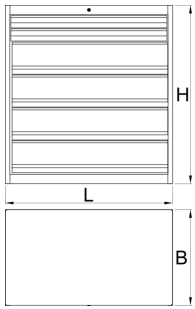

Heavy duty drawer cabinet

991HD-BLACK

Profile

Caracteristicile produsului

- heavy duty and durable cabinet construction
- cabinet dimensions: L1221 × W700 × H1304 mm
- 6 drawers: 2 in size L1106 × W596 × H72 mm with capacity 90 kg and 4 in size L1106 × W596 × H198 mm with capacity 180 kg
- total drawer volume: 522 liters
- 100% extension drawers with high quality ball bearing slides
- sistem de inchidere

	L	B	H	
628256	1221	700	1304	215000

* Imaginea produsului este simbolica. Toate dimensiunile sunt exprimate în mm, greutatea în grame.

Photo (pictures)

Accessories

 Set of partitions for 991HD small drawer, 3 pieces