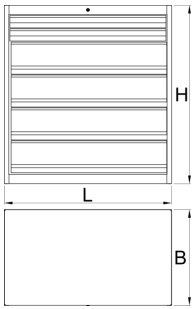

Heavy duty drawer cabinet

991HD-BLACK

Profile

Caracteristicile produsului

- heavy duty and durable cabinet construction
- cabinet dimensions: L1221 × W700 × H1304 mm
- 6 drawers: 2 in size L1106 × W596 × H72 mm with capacity 90 kg and 4 in size L1106 × W596 × H198 mm with capacity 180 kg
- total drawer volume: 522 liters
- 100% extension drawers with high quality ball bearing slides
- sistem de inchidere

	L	B	H	
628256	1221	700	1304	215000

* Imaginea produsului este simbolica. Toate dimensiunile sunt exprimate în mm, greutatea în grame.

Photo (pictures)

Accessories

 Set of partitions for 991HD small drawer, 3 pieces