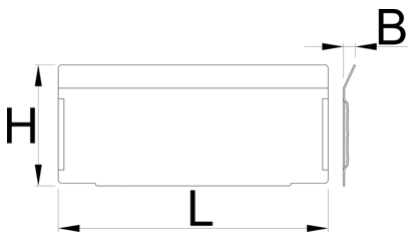

Set of dividers for 991HD small drawer, 5 pieces

991.13HDS

Profiles

628269

L

152

B

7

H

68

339

* Images of products are symbolic. All dimensions are in mm, and weight in grams. All listed dimensions may vary in tolerance.

Usage (pictures)