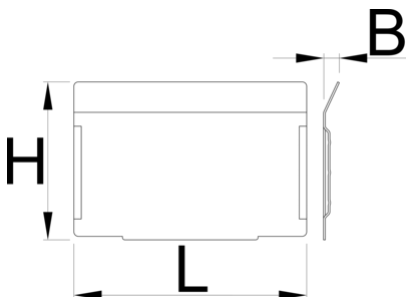

# Set of dividers for 991HD small drawer, 5 pieces

991.12HDS

## Profiles

628268

L

100.5

B

7

H

68

220

\* Images of products are symbolic. All dimensions are in mm, and weight in grams. All listed dimensions may vary in tolerance.

Usage (pictures)