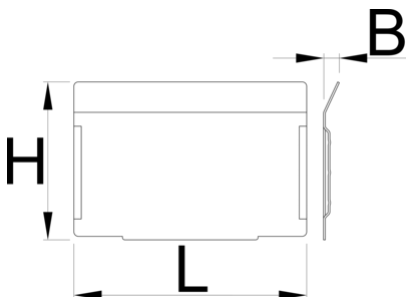

Set of dividers for 991HD small drawer, 5 pieces

991.12HDS

Profiles

628268

L

100.5

B

7

H

68

220

* Images of products are symbolic. All dimensions are in mm, and weight is in grams. All listed dimensions may vary in tolerance.

Usage (pictures)