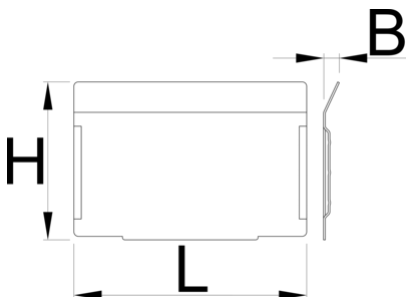

Set of dividers for 991HD small drawer, 5 pieces

991.12HDS

Profiles

628268

L

100.5

B

7

H

68

220

* Images of products are symbolic. All dimensions are in mm, and weight in grams. All listed dimensions may vary in tolerance.

Usage (pictures)