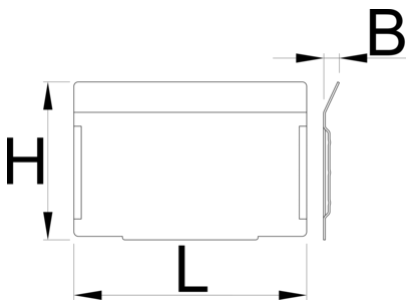

# Set of dividers for 991HD small drawer, 5 pieces

991.12HDS

## Profiles

628268

L

100.5

B

7

H

68

220

\* Images of products are symbolic. All dimensions are in mm, and weight in grams. All listed dimensions may vary in tolerance.

Usage (pictures)