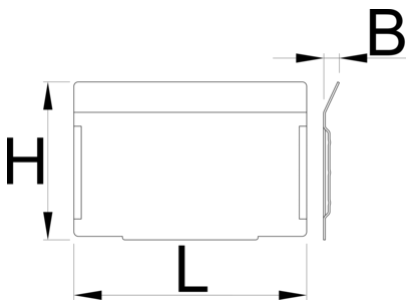

Set of dividers for 991HD small drawer, 5 pieces

991.12HDS

Profiles

628268

L

100.5

B

7

H

68

220

* Images of products are symbolic. All dimensions are in mm, and weight in grams. All listed dimensions may vary in tolerance.

Usage (pictures)