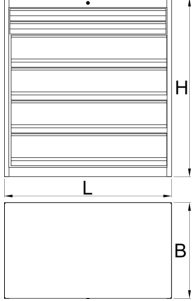

## Product features

- heavy duty and durable cabinet construction
- cabinet dimensions: L1221 × W700 × H1304 mm
- 6 drawers: 2 in size L1106 × W596 × H72 mm with capacity 90 kg and 4 in size L1106 × W596 × H198 mm with capacity 180 kg
- total drawer volume: 522 liters
- 100% extension drawers with high quality ball bearing slides

Barcode	L	B	H	Weight
628257	1221	700	1304	215000

\* Ürünlerin resimleri semboliktir. Bütün boyutlar mm ve ağırlık gram cinsindedir.