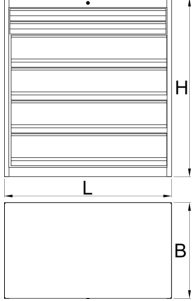

Heavy duty drawer cabinet

991HD

Profiles

Product features

- heavy duty and durable cabinet construction
- cabinet dimensions: L1221 × W700 × H1304 mm
- 6 drawers: 2 in size L1106 × W596 × H72 mm with capacity 90 kg and 4 in size L1106 × W596 × H198 mm with capacity 180 kg
- total drawer volume: 522 liters
- 100% extension drawers with high quality ball bearing slides

Barcode	L	B	H	Weight
628257	1221	700	1304	215000

* Ürünlerin resimleri semboliktir. Bütün boyutlar mm ve ağırlık gram cinsindedir.

Usage (pictures)

Accessories

 Set of partitions for 991HD small drawer, 3 pieces

Set of dividers for 991HD small drawer, 5 pieces

Set of dividers for 991HD small drawer, 5 pieces

Set of dividers for 991HD small drawer, 5 pieces

Set of partitions for 991HD big drawer, 3 pieces

Set of dividers for 991HD big drawer, 5 pieces