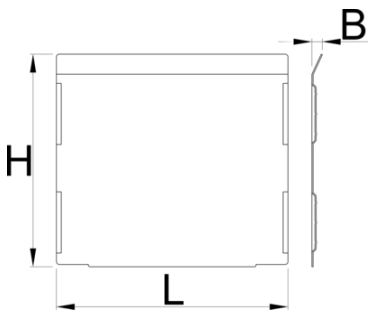

# Set of dividers for 991HD big drawer, 5 pieces

991.23HDS

## Profiles

628273

L

152

B

7

H

139

696

\* Images of products are symbolic. All dimensions are in mm, and weight in grams. All listed dimensions may vary in tolerance.