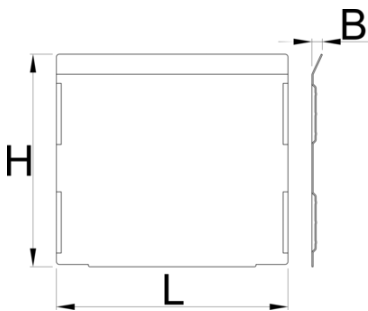

Set of dividers for 991HD big drawer, 5 pieces

991.23HDS

Profiles

628273

L

152

B

7

H

139

696

* Images of products are symbolic. All dimensions are in mm, and weight in grams. All listed dimensions may vary in tolerance.

Usage (pictures)