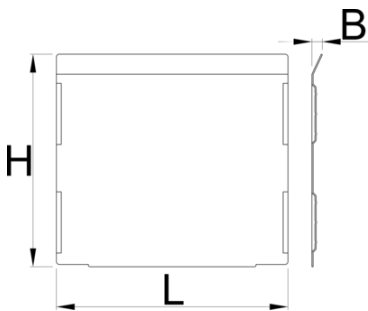

# Set of dividers for 991HD big drawer, 5 pieces

991.23HDS

## Profiles

628273

L

152

B

7

H

139

696

\* Images of products are symbolic. All dimensions are in mm, and weight is in grams. All listed dimensions may vary in tolerance.