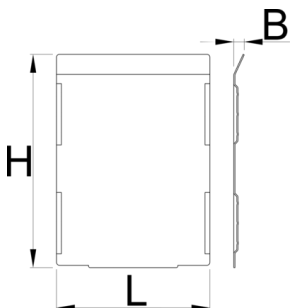

Set of dividers for 991HD big drawer, 5 pieces

991.22HDS

Profiles

L

B

H

628272

100.5

7

139

450

* Images of products are symbolic. All dimensions are in mm, and weight is in grams. All listed dimensions may vary in tolerance.

Usage (pictures)