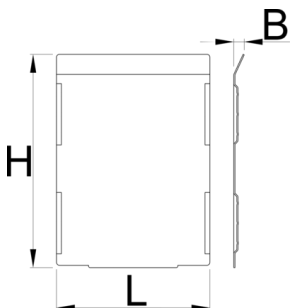

# Set of dividers for 991HD big drawer, 5 pieces

991.22HDS

## Profiles

---

L

B

H

628272

100.5

7

139

450

\* Images of products are symbolic. All dimensions are in mm, and weight in grams. All listed dimensions may vary in tolerance.